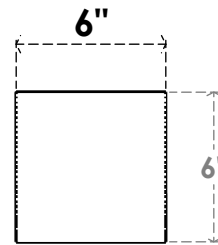

# ITEM NUMBER: BRCPC060X06000X06000TRA

6"W X 6"D X 6"H TRADITIONAL ARCHITECTURAL GRADE PVC CLOSED KNEE BRACE

**SIDE PROFILE**

**FRONT PROFILE**

**ISOMETRIC**

EKENA MILLWORK  
2300 WEST MAIN ST.  
CLARKSVILLE, TX 75426  
TOLL FREE: 866-607-0453  
WWW.EKENAMILLWORK.COM