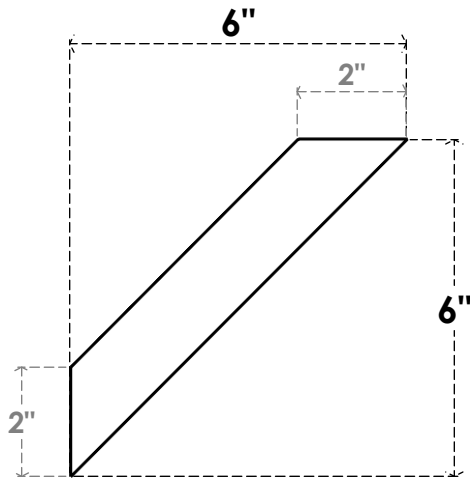

# ITEM NUMBER: BRCPC060X06000X06000TRA

6"W X 6"D X 6"H TRADITIONAL ARCHITECTURAL GRADE PVC CLOSED KNEE BRACE

**SIDE PROFILE**

**FRONT PROFILE**

**ISOMETRIC**

EKENA MILLWORK  
2300 WEST MAIN ST.  
CLARKSVILLE, TX 75426  
TOLL FREE: 866-607-0453  
WWW.EKENAMILLWORK.COM